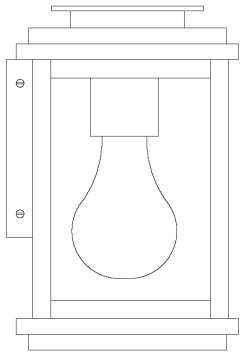

Bournemouth

Wall Mounts, Pendant, Column
and Post Mount

BOW-5

BOW-8

BOW-10

BOW-8CS-BZ

Frame: BOW-8
Glass: Clear Seedy (CS)
Finish: Bronze (BZ)

BOH-8

BOP-8

BOC-14

Specifications

Frame	Width	Height	Depth	Extension	Mounting Base	Mounting Center to Top	Lamping	C-UL Rating
BOW-5	5"	7½"	5½"		4" x 4"	3"	1-100W, Medium	Incand. Wet
BOW-8	8"	15½"	9"		7" x 6"	5"	2-60W, Candle Clear	Incand. Wet
BOW-10	10"	19½"	11"		9" x 8"	6½"	2-60W, Candle Clear	Incand. Wet
BOH-8	8"	17"	9"	53"	4¼" sq.		2-60W, Candle Clear	Incand. Damp
BOP-8	8"	15½"	9"				2-60W, Candle Clear	Incand. Wet
BOC-14	14"	9"			14" sq.		4-60W, Candle Clear	Incand. Wet