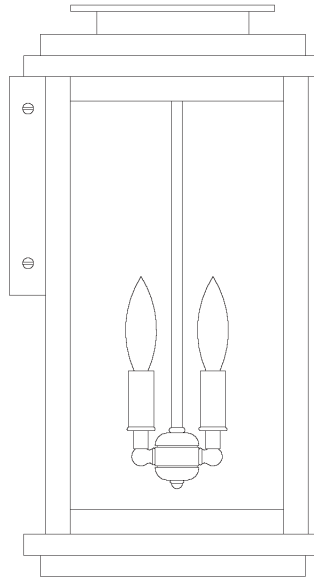

Bournemouth

Wall Mounts, Pendant, Column
and Post Mount

BOW-5

BOW-8

BOW-10

BOW-8CS-BZ

Frame: BOW-8
Glass: Clear Seedy (CS)
Finish: Bronze (BZ)

BOH-8

BOP-8

BOC-14

Specifications

Frame	Width	Height	Depth	Extension	Mounting Base	Mounting Center to Top	Lamping	C-UL Rating
BOW-5	5"	7½"	5½"		4" x 4"	3"	1-100W, Medium	Incand. Wet
BOW-8	8"	15½"	9"		7" x 6"	5"	2-60W, Candle Clear	Incand. Wet
BOW-10	10"	19½"	11"		9" x 8"	6½"	2-60W, Candle Clear	Incand. Wet
BOH-8	8"	17"	9"	53"	4¼" sq.		2-60W, Candle Clear	Incand. Damp
BOP-8	8"	15½"	9"				2-60W, Candle Clear	Incand. Wet
BOC-14	14"	9"			14" sq.		4-60W, Candle Clear	Incand. Wet