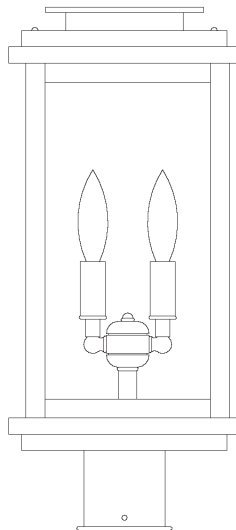

Bournemouth

Wall Mounts, Pendant, Column
and Post Mount

BOW-5

BOW-8

BOW-10

BOW-8CS-BZ

Frame: BOW-8
Glass: Clear Seedy (CS)
Finish: Bronze (BZ)

BOH-8

BOP-8

BOC-14

Specifications

Frame	Width	Height	Depth	Extension	Mounting Base	Mounting Center to Top	Lamping	C-UL Rating
BOW-5	5"	7½"	5½"		4" x 4"	3"	1-100W, Medium	Incand. Wet
BOW-8	8"	15½"	9"		7" x 6"	5"	2-60W, Candle Clear	Incand. Wet
BOW-10	10"	19½"	11"		9" x 8"	6½"	2-60W, Candle Clear	Incand. Wet
BOH-8	8"	17"	9"	53"	4¼" sq.		2-60W, Candle Clear	Incand. Damp
BOP-8	8"	15½"	9"				2-60W, Candle Clear	Incand. Wet
BOC-14	14"	9"			14" sq.		4-60W, Candle Clear	Incand. Wet