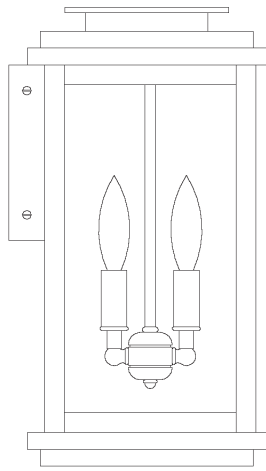

Bournemouth

Wall Mounts, Pendant, Column
and Post Mount

BOW-5

BOW-8

BOW-10

BOW-8CS-BZ

Frame: BOW-8
Glass: Clear Seedy (CS)
Finish: Bronze (BZ)

BOH-8

BOP-8

BOC-14

Specifications

Frame	Width	Height	Depth	Extension	Mounting Base	Mounting Center to Top	Lamping	C-UL Rating
BOW-5	5"	7½"	5½"		4" x 4"	3"	1-100W, Medium	Incand. Wet
BOW-8	8"	15½"	9"		7" x 6"	5"	2-60W, Candle Clear	Incand. Wet
BOW-10	10"	19½"	11"		9" x 8"	6½"	2-60W, Candle Clear	Incand. Wet
BOH-8	8"	17"	9"	53"	4¼" sq.		2-60W, Candle Clear	Incand. Damp
BOP-8	8"	15½"	9"				2-60W, Candle Clear	Incand. Wet
BOC-14	14"	9"			14" sq.		4-60W, Candle Clear	Incand. Wet