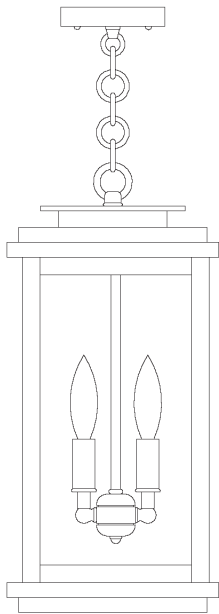

Bournemouth

Wall Mounts, Pendant, Column
and Post Mount

BOW-5

BOW-8

BOW-10

BOW-8CS-BZ

Frame: BOW-8
Glass: Clear Seedy (CS)
Finish: Bronze (BZ)

BOH-8

BOP-8

BOC-14

Specifications

Frame	Width	Height	Depth	Extension	Mounting Base	Mounting Center to Top	Lamping	C-UL Rating
BOW-5	5"	7½"	5½"		4" x 4"	3"	1-100W, Medium	Incand. Wet
BOW-8	8"	15½"	9"		7" x 6"	5"	2-60W, Candle Clear	Incand. Wet
BOW-10	10"	19½"	11"		9" x 8"	6½"	2-60W, Candle Clear	Incand. Wet
BOH-8	8"	17"	9"	53"	4¼" sq.		2-60W, Candle Clear	Incand. Damp
BOP-8	8"	15½"	9"				2-60W, Candle Clear	Incand. Wet
BOC-14	14"	9"			14" sq.		4-60W, Candle Clear	Incand. Wet