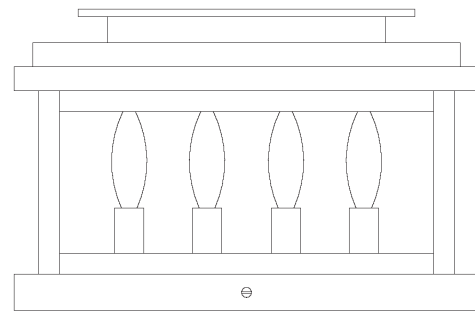

Bournemouth

Wall Mounts, Pendant, Column
and Post Mount

BOW-5

BOW-8

BOW-10

BOW-8CS-BZ

Frame: BOW-8
Glass: Clear Seedy (CS)
Finish: Bronze (BZ)

BOH-8

BOP-8

BOC-14

Specifications

Frame	Width	Height	Depth	Extension	Mounting Base	Mounting Center to Top	Lamping	C-UL Rating
BOW-5	5"	7½"	5½"		4" x 4"	3"	1-100W, Medium	Incand. Wet
BOW-8	8"	15½"	9"		7" x 6"	5"	2-60W, Candle Clear	Incand. Wet
BOW-10	10"	19½"	11"		9" x 8"	6½"	2-60W, Candle Clear	Incand. Wet
BOH-8	8"	17"	9"	53"	4¼" sq.		2-60W, Candle Clear	Incand. Damp
BOP-8	8"	15½"	9"				2-60W, Candle Clear	Incand. Wet
BOC-14	14"	9"			14" sq.		4-60W, Candle Clear	Incand. Wet